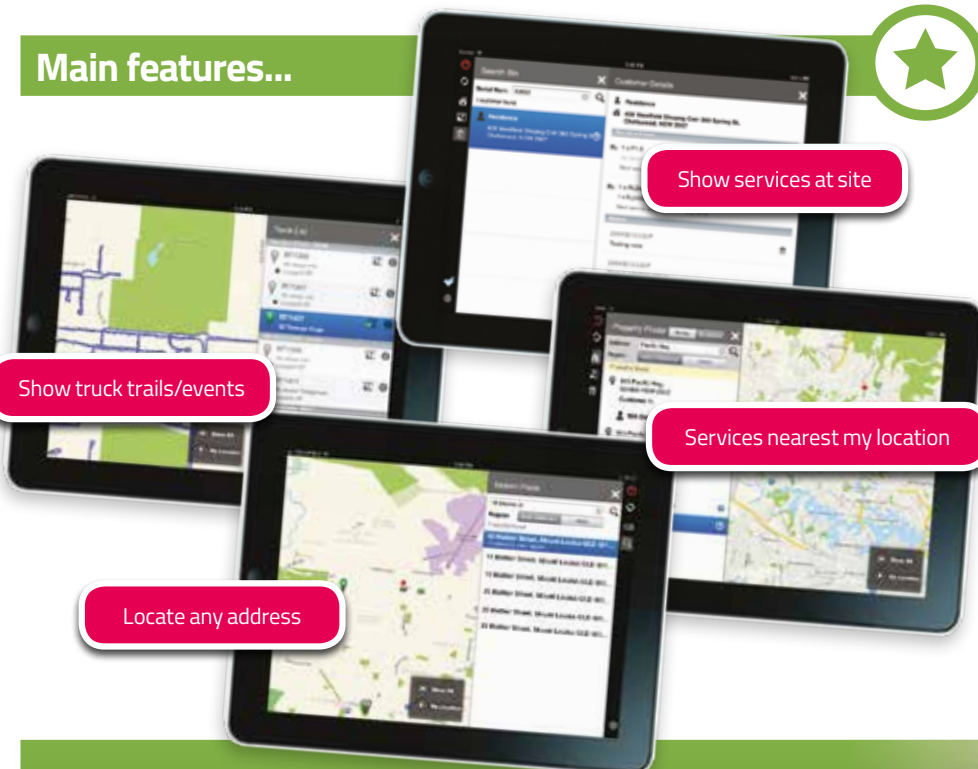

Main features...

Key benefits

- Reduces inspection/audit paperwork
- Links evidence photos to sites
- Facilitates ability to precede truck on run
- Improves customer service response times
- Web services can easily be linked to council systems
- Improves frontline staff communications
- Wastedge is a fully managed web service for mobiles (no requirement or burden on internal IT services)

Additional features...

- Shows active trucks, locations and trails
- Shows selected route lift point history
- Shows driver incident spots from any run
- Queries what services are registered at any address
- Finds where any bin ID or RFid tagged bin belongs
- Attaches photos and notes to locations
- Ticks off user-defined inspection checklists

“Revolutionising how waste service staff work!”

Put your business on the map today!
Visit www.wastedge.com or call: 02 9499 6222