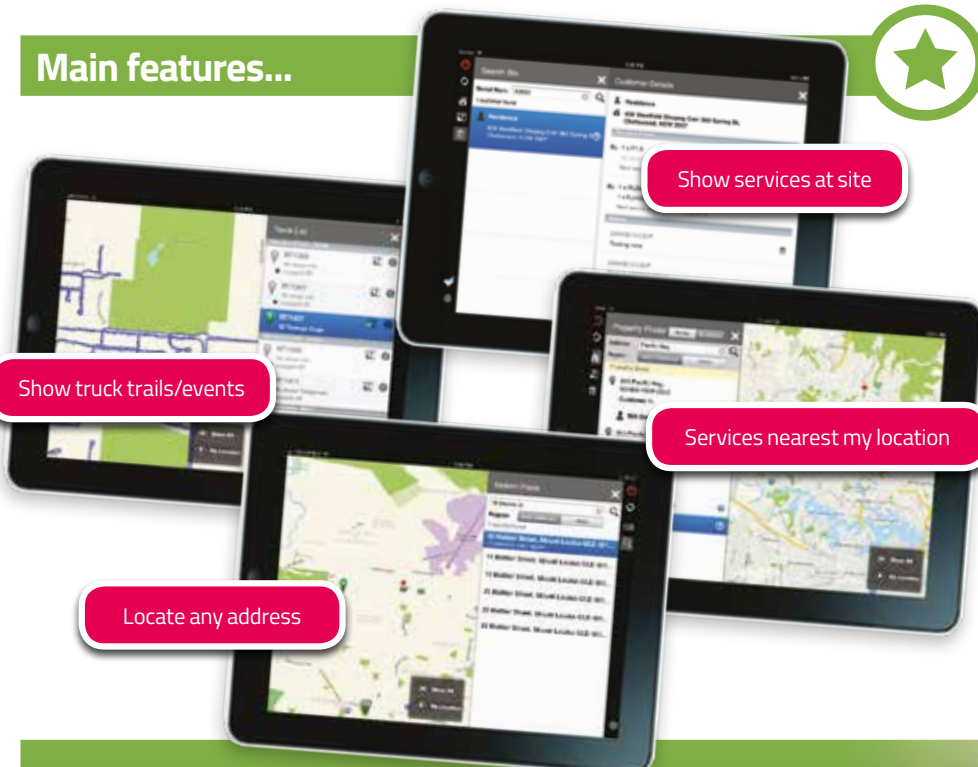

Main features...

Key benefits

- Reduces inspection/audit paperwork
- Links evidence photos to sites
- Facilitates ability to precede truck on run
- Improves customer service response times
- Web services can easily be linked to council systems
- Improves frontline staff communications
- Wastedge is a fully managed web service for mobiles (no requirement or burden on internal IT services)

Additional features...

- Shows active trucks, locations and trails
- Shows selected route lift point history
- Shows driver incident spots from any run
- Queries what services are registered at any address
- Finds where any bin ID or Rfid tagged bin belongs
- Attaches photos and notes to locations
- Ticks off user-defined inspection checklists

“Revolutionising how waste service staff work!”

Put your business on the map today!
Visit www.wastedge.com or call: 02 9499 6222