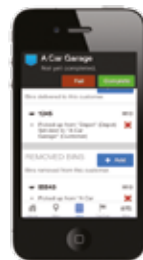

Casual Bin-Hire Module

Skip/hook-lift casual bin-hire bookings and billing

Wondering how to simplify your booking, pricing, scheduling and billing processes for ad hoc casual hire service management? Wastedge's web-based solution takes care of this for you.

This Module will validate the address of a new booking to ensure you're sending drivers to the right place. It **auto-prices jobs using map integration with easy-to-draw map zone boundaries**; sets add-on tipping prices per ton for account customers' designated preferred tip-sites; and allows you to **view location of jobs against truck location data** from the Wastedge GPS module in order to identify nearest available bins and vehicles.

It **simplifies workload balancing across multiple drivers** by using a whiteboard-like drag-and-drop scheduler. You can also view and **manage bin stock and movements** to ensure bins are available at correct depot or tip-site for future date bookings.

It'll even **keep track of what you owe owner drivers** or subbies and produce payment summaries based on jobs allocated.

Main features...

Jobs list allocation screen

Shows jobs list per vehicle group, links to jobs on map to see nearest bin or driver.